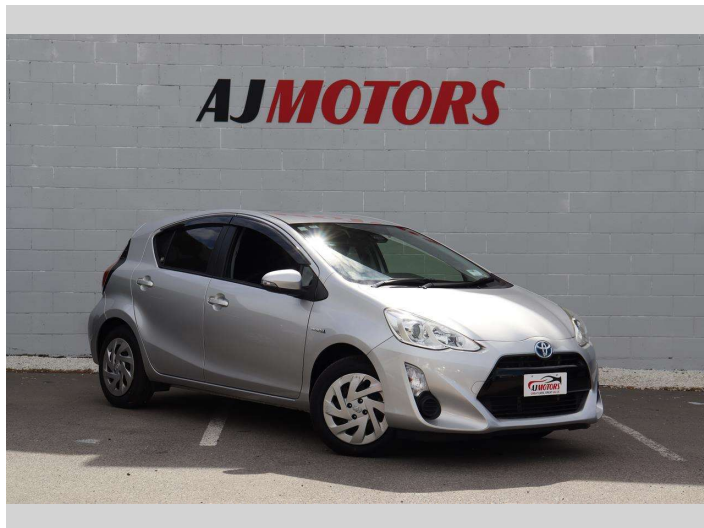

# 2016 Toyota Aqua Hybrid Eco Runner

**Purchase Price** **\$10,980**

Includes GST  
Excludes on-road costs of \$695

Finance may be available on this vehicle. Ask one of our friendly staff for more information.

Body Style  
**4 door, Hatchback**

Odometer  
**89,900 km**

Engine  
**1496 cc, Hybrid**

Fuel Type  
**Hybrid**

Transmission  
**Automatic, 2WD**

Wheels  
**15", Hubcap**

VIN  
**7AT0H65YX24489335**

Interior  
**Black, Plastic**