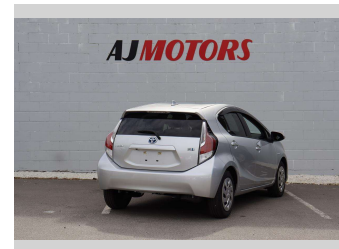

# 2016 Toyota Aqua Hybrid Eco Runner

**Purchase Price** **\$10,980**

Includes GST  
Excludes on-road costs of \$695

Finance may be available on this vehicle. Ask one of our friendly staff for more information.

Body Style  
**4 door, Hatchback**

Odometer  
**89,900 km**

Engine  
**1496 cc, Hybrid**

Fuel Type  
**Hybrid**

Transmission  
**Automatic, 2WD**

Wheels  
**15", Hubcap**

VIN  
**7AT0H65YX24489335**

Interior  
**Black, Plastic**