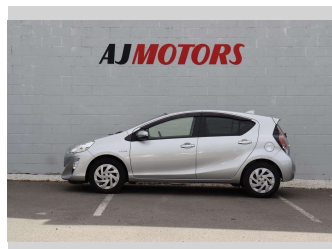

# 2016 Toyota Aqua Hybrid Eco Runner

**Purchase Price** **\$10,980**

Includes GST  
Excludes on-road costs of \$695

Finance may be available on this vehicle. Ask one of our friendly staff for more information.

Body Style  
**4 door, Hatchback**

Odometer  
**89,900 km**

Engine  
**1496 cc, Hybrid**

Fuel Type  
**Hybrid**

Transmission  
**Automatic, 2WD**

Wheels  
**15", Hubcap**

VIN  
**7AT0H65YX24489335**

Interior  
**Black, Plastic**