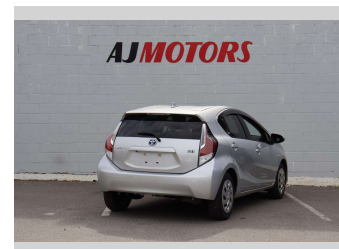

# 2016 Toyota Aqua Hybrid Eco Runner

**Purchase Price** **\$10,980**

Includes GST  
Excludes on-road costs of \$695

Finance may be available on this vehicle. Ask one of our friendly staff for more information.

Body Style  
**4 door, Hatchback**

Odometer  
**89,900 km**

Engine  
**1496 cc, Hybrid**

Fuel Type  
**Hybrid**

Transmission  
**Automatic, 2WD**

Wheels  
**15", Hubcap**

VIN  
**7AT0H65YX24489335**

Interior  
**Black, Plastic**