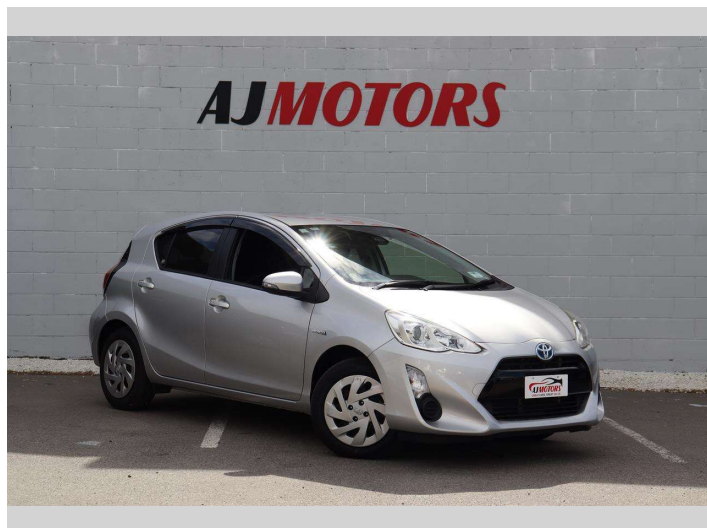

# 2016 Toyota Aqua Hybrid Eco Runner

**Purchase Price** **\$10,980**

Includes GST  
Excludes on-road costs of \$695

Finance may be available on this vehicle. Ask one of our friendly staff for more information.

Body Style  
**4 door, Hatchback**

Odometer  
**89,900 km**

Engine  
**1496 cc, Hybrid**

Fuel Type  
**Hybrid**

Transmission  
**Automatic, 2WD**

Wheels  
**15", Hubcap**

VIN  
**7AT0H65YX24489335**

Interior  
**Black, Plastic**