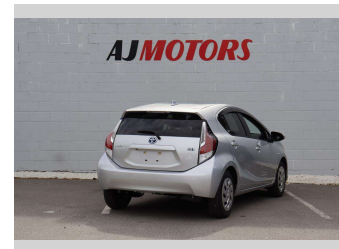

2016 Toyota Aqua Hybrid Eco Runner

Purchase Price **\$10,980**

Includes GST
Excludes on-road costs of \$695

Finance may be available on this vehicle. Ask one of our friendly staff for more information.

Gain peace of mind with Mechanical Breakdown Insurance. **Ask us how.**

Body Style
4 door, Hatchback

Odometer
89,900 km

Engine
1496 cc, Hybrid

Fuel Type
Hybrid

Transmission
Automatic, 2WD

Wheels
15", Hubcap

VIN
7AT0H65YX24489335

Interior
Black