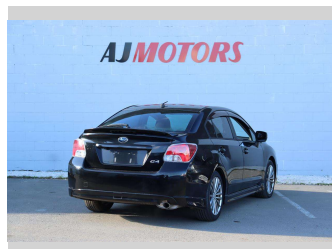

2012 Subaru Impreza G4 2.0I EYESIGHT

Purchase Price **\$12,980**
Includes GST
 Excludes on-road costs of \$695

Finance may be available on this vehicle. Ask one of our friendly staff for more information.

Body Style
4 door, Sedan

Odometer
50,500 km

Engine
2000 cc, Internal Combustion

Fuel Type
Petrol

Transmission
Automatic, 2WD

Wheels
17", Factory Alloys

VIN
7AT0GF09X24002358

Interior
Black, Plastic

Based on 2023 UCSR rating for 12-16 models

Reg No.
 -

Ext Colour
Black

History
Ex-Overseas

Seats
5 seats, Fabric

CO2 Emissions
★★★★☆
153 grams/km

Energy Economy
★★★★☆☆

Annual fuel cost of \$2,590
6.6L per 100km