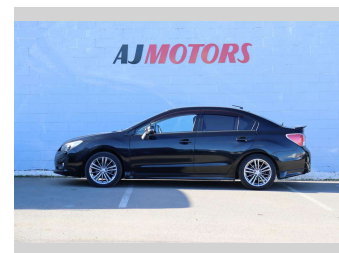

2012 Subaru Impreza G4 2.0I EYESIGHT

Purchase Price **\$12,980**
Includes GST
 Excludes on-road costs of \$695

Finance may be available on this vehicle. Ask one of our friendly staff for more information.

Body Style
4 door, Sedan

Odometer
50,500 km

Engine
2000 cc, Internal Combustion

Fuel Type
Petrol

Transmission
Automatic, 2WD

Wheels
17", Factory Alloys

VIN
7AT0GF09X24002358

Interior
Black, Plastic

Based on 2023 UCSR rating for 12-16 models

Reg No.
 -

Ext Colour
Black

History
Ex-Overseas

Seats
5 seats, Fabric

CO2 Emissions
★★★★☆
153 grams/km

Energy Economy
★★★★☆☆

Annual fuel cost of \$2,590
6.6L per 100km