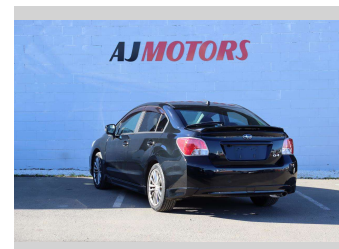

2012 Subaru Impreza G4 2.0I EYESIGHT

Purchase Price **\$12,980**
Includes GST
 Excludes on-road costs of \$695

Finance may be available on this vehicle. Ask one of our friendly staff for more information.

Body Style
4 door, Sedan

Odometer
50,500 km

Engine
2000 cc, Internal Combustion

Fuel Type
Petrol

Transmission
Automatic, 2WD

Wheels
17", Factory Alloys

VIN
7AT0GF09X24002358

Interior
Black, Plastic

Based on 2023 UCSR rating for 12-16 models

Reg No.
 -

Ext Colour
Black

History
Ex-Overseas

Seats
5 seats, Fabric

CO2 Emissions
★★★★☆
153 grams/km

Energy Economy
★★★★☆☆

Annual fuel cost of \$2,590
6.6L per 100km