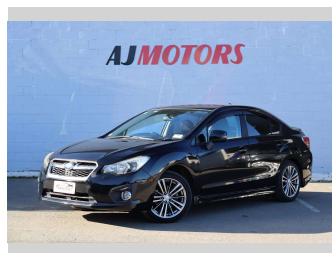

2012 Subaru Impreza G4 2.0I EYESIGHT

Purchase Price **\$12,980**
Includes GST
 Excludes on-road costs of \$695

Finance may be available on this vehicle. Ask one of our friendly staff for more information.

Body Style
4 door, Sedan

Odometer
50,500 km

Engine
2000 cc, Internal Combustion

Fuel Type
Petrol

Transmission
Automatic, 2WD

Wheels
17", Factory Alloys

VIN
7AT0GF09X24002358

Interior
Black, Plastic

Based on 2023 UCSR rating for 12-16 models

Reg No.
 -

Ext Colour
Black

History
Ex-Overseas

Seats
5 seats, Fabric

CO2 Emissions
★★★★☆
153 grams/km

Energy Economy
★★★★☆☆

Annual fuel cost of \$2,590
6.6L per 100km