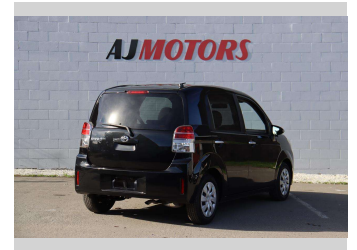

2015 Toyota Spade 1.5 Push Start

Purchase Price **\$9,980**

Includes GST
Excludes on-road costs of \$695

Finance may be available on this vehicle. Ask one of our friendly staff for more information.

Gain peace of mind with Mechanical Breakdown Insurance. **Ask us how.**

Body Style
3 door, Hatchback

Odometer
98,600 km

Engine
1500 cc, Internal Combustion

Fuel Type
Petrol

Transmission
Automatic, 2WD

Wheels
15", Hubcap

VIN
7AT0H662X24166413

Interior
Black, Plastic