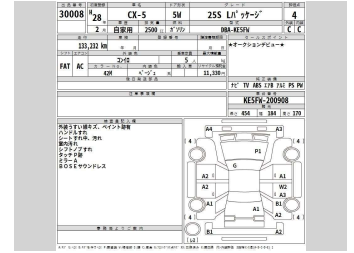

2016 MAZDA CX-5 KE5FW

Purchase Price **POA**
Includes GST, Registration & Licensing

Finance may be available on this vehicle. Ask one of our friendly staff for more information.

Gain peace of mind with Mechanical Breakdown Insurance. **Ask us how.**

Top features
None Listed

Body Style

-

Odometer

N/A

Engine

N/A

Fuel Type

-

Safety

N/A

Reg No.

-

Ext Colour

BLUE(42M)

History