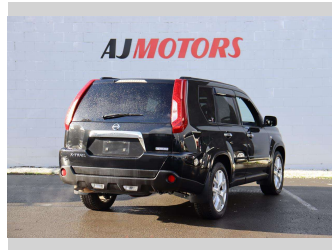

2013 Nissan X-Trail 2.0 4WD

Purchase Price **\$11,987**

Includes GST
Excludes on-road costs of \$695

Finance may be available on this vehicle. Ask one of our friendly staff for more information.

Gain peace of mind with Mechanical Breakdown Insurance. **Ask us how.**

Body Style
4 door, RV/SUV

Odometer
100,400 km

Engine
2000 cc, Internal Combustion

Fuel Type
Petrol

Transmission
Automatic, 4WD

Wheels
18", Factory Alloys

VIN
7AT0DH6LX24313205

Interior
Black, Plastic