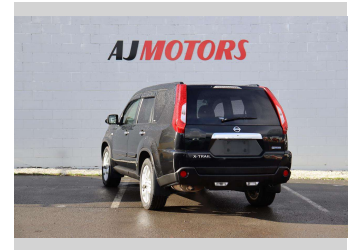

2013 Nissan X-Trail 2.0 4WD

Purchase Price **\$11,987**

Includes GST
Excludes on-road costs of \$695

Finance may be available on this vehicle. Ask one of our friendly staff for more information.

Gain peace of mind with Mechanical Breakdown Insurance. **Ask us how.**

Body Style
4 door, RV/SUV

Odometer
100,400 km

Engine
2000 cc, Internal Combustion

Fuel Type
Petrol

Transmission
Automatic, 4WD

Wheels
18", Factory Alloys

VIN
7AT0DH6LX24313205

Interior
Black, Plastic