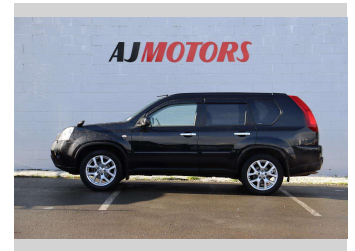

2013 Nissan X-Trail 2.0 4WD

Purchase Price **\$11,987**

Includes GST
Excludes on-road costs of \$695

Finance may be available on this vehicle. Ask one of our friendly staff for more information.

Gain peace of mind with Mechanical Breakdown Insurance. **Ask us how.**

Body Style
4 door, RV/SUV

Odometer
100,400 km

Engine
2000 cc, Internal Combustion

Fuel Type
Petrol

Transmission
Automatic, 4WD

Wheels
18", Factory Alloys

VIN
7AT0DH6LX24313205

Interior
Black, Plastic