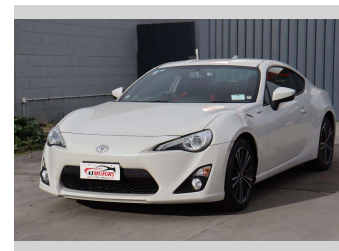

2015 Toyota 86 GT

Purchase Price **\$22,980**

Includes GST
Excludes on-road costs of \$695

Finance may be available on this vehicle. Ask one of our friendly staff for more information.

Gain peace of mind with Mechanical Breakdown Insurance. **Ask us how.**

Body Style
2 door, Coupe

Odometer
101,100 km

Engine
1990 cc, Internal Combustion

Fuel Type
Petrol

Transmission
Automatic

Wheels
17", Factory Alloys

VIN
7AT0H65RX24050327

Interior
Black, Plastic

Safety

Based on 2023 VSRR rating

Reg No.
-

Ext Colour
White

History
Ex-Overseas

Seats
4 seats, Cloth

CO2 Emissions
★★★★☆
206 grams/km

Energy Economy
★★★★☆
Annual fuel cost of \$3,490
8.9L per 100km