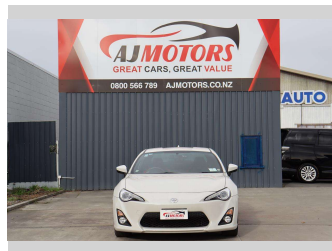

2015 Toyota 86 GT

Purchase Price **\$22,980**

Includes GST
Excludes on-road costs of \$695

Finance may be available on this vehicle. Ask one of our friendly staff for more information.

Gain peace of mind with Mechanical Breakdown Insurance. **Ask us how.**

Body Style
2 door, Coupe

Odometer
101,100 km

Engine
1990 cc, Internal Combustion

Fuel Type
Petrol

Transmission
Automatic

Wheels
17", Factory Alloys

VIN
7AT0H65RX24050327

Interior
Black, Plastic