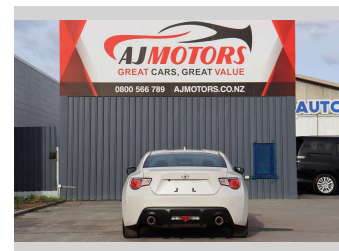

2015 Toyota 86 GT

Purchase Price **\$22,980**

Includes GST
Excludes on-road costs of \$695

Finance may be available on this vehicle. Ask one of our friendly staff for more information.

Gain peace of mind with Mechanical Breakdown Insurance. **Ask us how.**

Body Style
2 door, Coupe

Odometer
101,100 km

Engine
1990 cc, Internal Combustion

Fuel Type
Petrol

Transmission
Automatic

Wheels
17", Factory Alloys

VIN
7AT0H65RX24050327

Interior
Black, Plastic