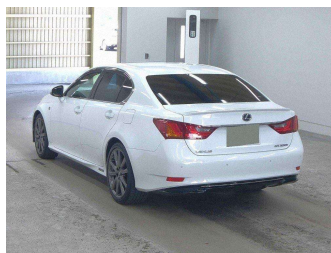

2015 Lexus GS

Purchase Price **POA**
Includes GST, Registration & Licensing

Finance may be available on this vehicle. Ask one of our friendly staff for more information.

Gain peace of mind with Mechanical Breakdown Insurance. **Ask us how.**

Top features
None Listed

Body Style

-

Odometer

107,002 km

Engine

2500 cc

Fuel Type

Hybrid

Transmission

CVT

Wheels

-

VIN

-

Interior

-

Safety

-

Reg No.

-

Ext Colour

Pearl

History

Ex-Overseas

Seats

-

CO2 Emissions

-

Energy Economy

-

Stock ID: 21389

AJ Motors East Tamaki | Phone 0800 566 789 | Email easttamaki@ajmotors.co.nz
53 Springs Road, East Tamaki, Auckland 2013, New Zealand
www.ajmotors.co.nz