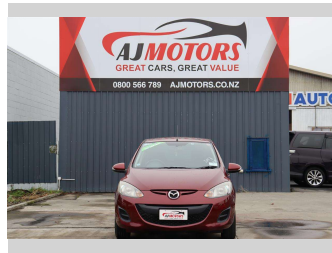

2013 Mazda Demio Skyactive

Purchase Price **\$9,480**

Includes GST
Excludes on-road costs of \$695

Finance may be available on this vehicle. Ask one of our friendly staff for more information.

Gain peace of mind with Mechanical Breakdown Insurance. **Ask us how.**