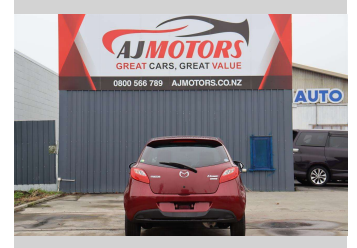

2013 Mazda Demio Skyactive

Purchase Price **\$9,480**

Includes GST
Excludes on-road costs of \$695

Finance may be available on this vehicle. Ask one of our friendly staff for more information.

Gain peace of mind with Mechanical Breakdown Insurance. **Ask us how.**

Body Style
4 door, Hatchback

Odometer
64,500 km

Engine
1298 cc, Internal Combustion

Fuel Type
Petrol

Transmission
Automatic

Wheels
14", Hubcap

VIN
7AT0C12HX23150541

Interior
Black, Plastic