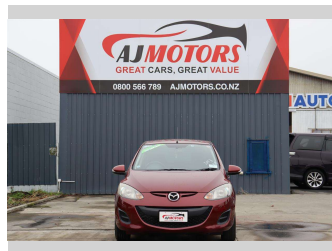

2013 Mazda Demio Skyactive

Purchase Price **\$8,988**

Includes GST
Excludes on-road costs of \$695

Finance may be available on this vehicle. Ask one of our friendly staff for more information.

Gain peace of mind with Mechanical Breakdown Insurance. **Ask us how.**

Body Style
4 door, Hatchback

Odometer
64,500 km

Engine
1298 cc, Internal Combustion

Fuel Type
Petrol

Transmission
Automatic

Wheels
14", Hubcap

VIN
7AT0C12HX23150541

Interior
Black, Plastic