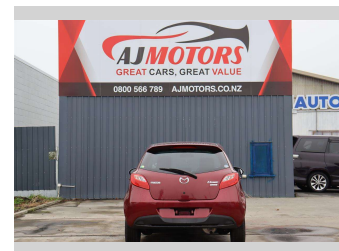

2013 Mazda Demio Skyactive

Purchase Price **\$8,988**

Includes GST
Excludes on-road costs of \$695

Finance may be available on this vehicle. Ask one of our friendly staff for more information.

Gain peace of mind with Mechanical Breakdown Insurance. **Ask us how.**