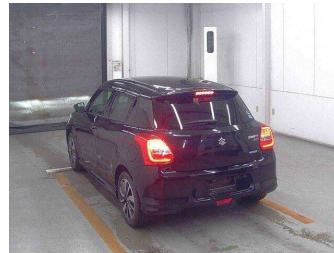

2017 Suzuki Swift

Purchase Price **POA**
Includes GST, Registration & Licensing

Finance may be available on this vehicle. Ask one of our friendly staff for more information.

Gain peace of mind with Mechanical Breakdown Insurance. **Ask us how.**

Top features
None Listed

Body Style	-
Odometer	95,863 km
Engine	1200 cc
Fuel Type	Hybrid
Transmission	Paddle Shift
Wheels	-
VIN	-
Interior	-
Safety	-

Reg No.	-
Ext Colour	Black
History	Ex-Overseas
Seats	-
CO2 Emissions	-
Energy Economy	-