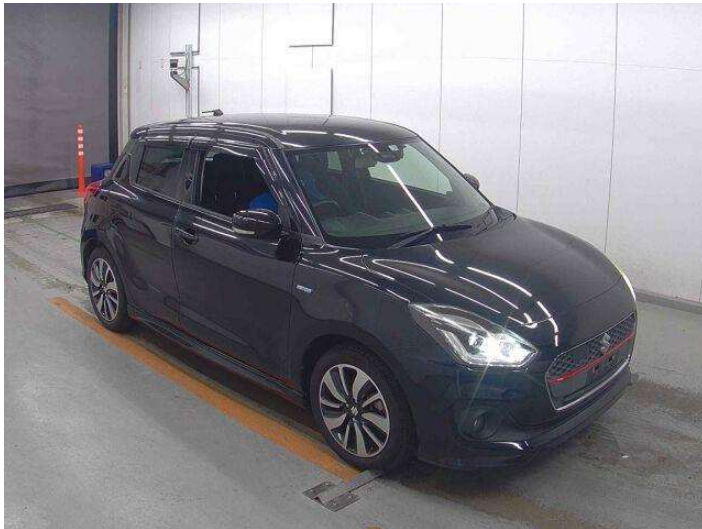

2017 Suzuki Swift

Purchase Price **POA**
Includes GST, Registration & Licensing

Finance may be available on this vehicle. Ask one of our friendly staff for more information.

Gain peace of mind with Mechanical Breakdown Insurance. **Ask us how.**

Top features
None Listed

Body Style	-
Odometer	95,863 km
Engine	1200 cc
Fuel Type	Hybrid
Transmission	Paddle Shift
Wheels	-
VIN	-
Interior	-
Safety	-

Reg No.	-
Ext Colour	Black
History	Ex-Overseas
Seats	-
CO2 Emissions	-
Energy Economy	-