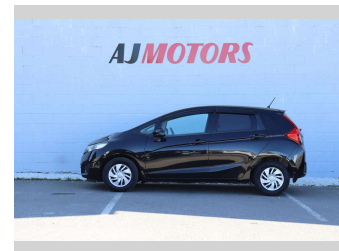

2013 Honda Fit 13G.F Package

Purchase Price **\$9,980**
Includes GST
 Excludes on-road costs of \$695

Finance may be available on this vehicle. Ask one of our friendly staff for more information.

Gain peace of mind with Mechanical Breakdown Insurance. **Ask us how.**

Body Style
4 door, Hatchback

Odometer
95,300 km

Engine
1310 cc, Internal Combustion

Fuel Type
Petrol

Transmission
Automatic, 2WD

Wheels
14", Hubcap

VIN
7AT08G2YX24008953

Interior
Black, Plastic