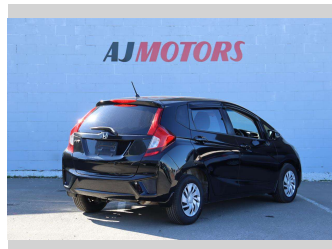

2013 Honda Fit 13G.F Package

Purchase Price **\$9,980**
Includes GST
 Excludes on-road costs of \$695

Finance may be available on this vehicle. Ask one of our friendly staff for more information.

Gain peace of mind with Mechanical Breakdown Insurance. **Ask us how.**

Body Style
4 door, Hatchback

Odometer
95,300 km

Engine
1310 cc, Internal Combustion

Fuel Type
Petrol

Transmission
Automatic, 2WD

Wheels
14", Hubcap

VIN
7AT08G2YX24008953

Interior
Black, Plastic