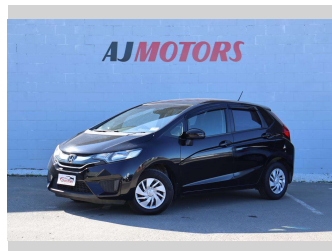

2013 Honda Fit 13G.F Package

Purchase Price **\$9,980**
Includes GST
 Excludes on-road costs of \$695

Finance may be available on this vehicle. Ask one of our friendly staff for more information.

Gain peace of mind with Mechanical Breakdown Insurance. **Ask us how.**

Body Style
4 door, Hatchback

Odometer
95,300 km

Engine
1310 cc, Internal Combustion

Fuel Type
Petrol

Transmission
Automatic, 2WD

Wheels
14", Hubcap

VIN
7AT08G2YX24008953

Interior
Black, Plastic