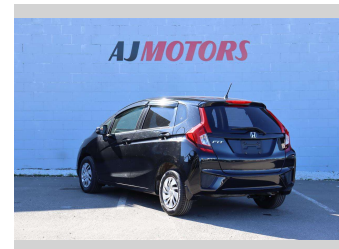

2013 Honda Fit 13G.F Package

Purchase Price **\$9,980**
Includes GST
 Excludes on-road costs of \$695

Finance may be available on this vehicle. Ask one of our friendly staff for more information.

Gain peace of mind with Mechanical Breakdown Insurance. **Ask us how.**

Body Style
4 door, Hatchback

Odometer
95,300 km

Engine
1310 cc, Internal Combustion

Fuel Type
Petrol

Transmission
Automatic, 2WD

Wheels
14", Hubcap

VIN
7AT08G2YX24008953

Interior
Black, Plastic