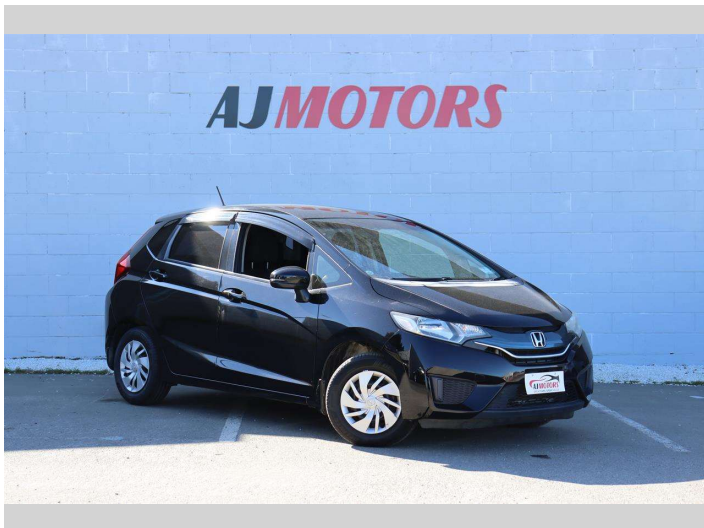

2013 Honda Fit 13G.F Package

Purchase Price **\$9,980**
Includes GST
 Excludes on-road costs of \$695

Finance may be available on this vehicle. Ask one of our friendly staff for more information.

Gain peace of mind with Mechanical Breakdown Insurance. **Ask us how.**

Body Style
4 door, Hatchback

Odometer
95,300 km

Engine
1310 cc, Internal Combustion

Fuel Type
Petrol

Transmission
Automatic, 2WD

Wheels
14", Hubcap

VIN
7AT08G2YX24008953

Interior
Black, Plastic