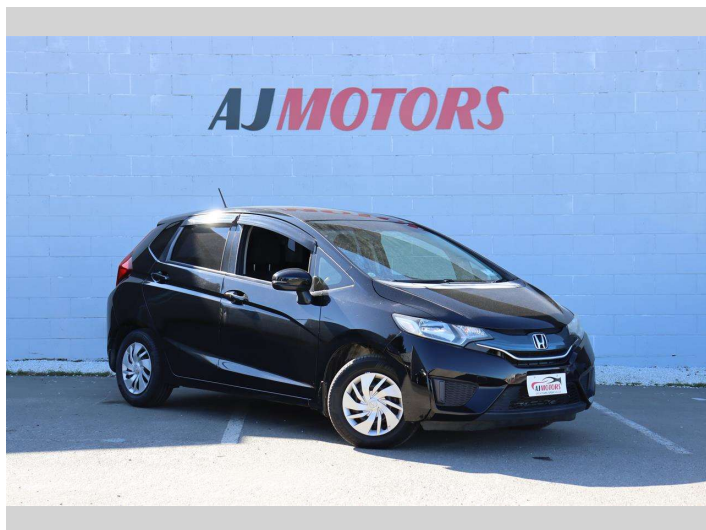

2013 Honda Fit 13G.F Package

Purchase Price **$8,988**
Includes GST
Excludes on-road costs of $695

Finance may be available on this vehicle. Ask one of our friendly staff for more information.

Gain peace of mind with Mechanical Breakdown Insurance. **Ask us how.**

1. **Top features**
2. » ABS
   - » Air Conditioning
   - » Auto air-condition
   - » Auto Start Stop
   - » Bluetooth
   - » Central Locking
   - » Central Locking
   - » Central Locking
   - » Child seat anchor poin...
   - » Climate Control
   - » Eco Mode
   - » Electric Mirror
   - » Electric Mirrors
   - » heated rear window
   - » Inside rear view mirro...
   - » i-Stop
   - » Keyless entry
   - » Power window

Body Style
4 door, Hatchback

Odometer
95,300 km

Engine
1310 cc, Internal Combustion

Fuel Type
Petrol

Transmission
Automatic, 2WD

Wheels
14", Hubcap

VIN
7AT08G2YX24008953

Interior
Black, Plastic

Safety

Based on 2023 UCSR rating for 14-20 models

Reg No.
-

Ext Colour
Black

History
Ex-Overseas

Seats
5 seats, Cloth

CO2 Emissions
★★★★★☆
116 grams/km

Energy Economy
★★★★★☆☆

**Annual fuel cost of $1,960
5L per 100km**

Cost per year is an estimate based on petrol price of $2.80 per litre and an average distance of 14000 km. Emissions and Energy Economy figures standardised to 3P WLTP.

Stock ID: 22462

AJ Motors Sockburn | Phone 0800 566 789 | Email sockburn@ajmotors.co.nz
466 Blenheim Road, Sockburn, Christchurch 8042, New Zealand
www.ajmotors.co.nz