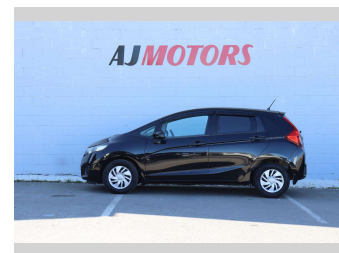

# 2013 Honda Fit 13G.F Package

**Purchase Price** **\$8,988**  
Includes GST  
 Excludes on-road costs of \$695

Finance may be available on this vehicle. Ask one of our friendly staff for more information.

Body Style  
**4 door, Hatchback**

Odometer  
**95,300 km**

Engine  
**1310 cc, Internal Combustion**

Fuel Type  
**Petrol**

Transmission  
**Automatic, 2WD**

Wheels  
**14", Hubcap**

VIN  
**7AT08G2YX24008953**