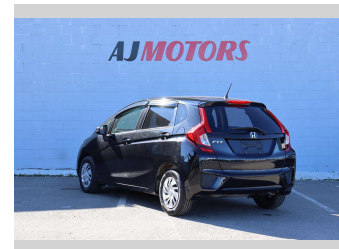

# 2013 Honda Fit 13G.F Package

**Purchase Price** **\$8,988**  
Includes GST  
 Excludes on-road costs of \$695

Finance may be available on this vehicle. Ask one of our friendly staff for more information.

Body Style  
**4 door, Hatchback**

Odometer  
**95,300 km**

Engine  
**1310 cc, Internal Combustion**

Fuel Type  
**Petrol**

Transmission  
**Automatic, 2WD**

Wheels  
**14", Hubcap**

VIN  
**7AT08G2YX24008953**