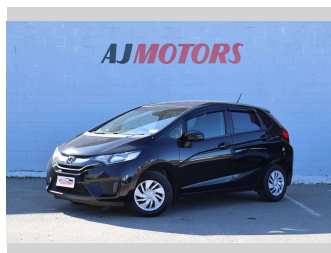

# 2013 Honda Fit 13G.F Package

**Purchase Price** **\$8,988**  
Includes GST  
 Excludes on-road costs of \$695

Finance may be available on this vehicle. Ask one of our friendly staff for more information.

Body Style  
**4 door, Hatchback**

Odometer  
**95,300 km**

Engine  
**1310 cc, Internal Combustion**

Fuel Type  
**Petrol**

Transmission  
**Automatic, 2WD**

Wheels  
**14", Hubcap**

VIN  
**7AT08G2YX24008953**