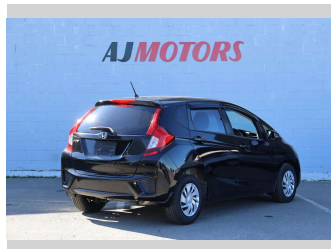

# 2013 Honda Fit 13G.F Package

**Purchase Price** **\$8,988**  
Includes GST  
 Excludes on-road costs of \$695

Finance may be available on this vehicle. Ask one of our friendly staff for more information.

Body Style  
**4 door, Hatchback**

Odometer  
**95,300 km**

Engine  
**1310 cc, Internal Combustion**

Fuel Type  
**Petrol**

Transmission  
**Automatic, 2WD**

Wheels  
**14", Hubcap**

VIN  
**7AT08G2YX24008953**