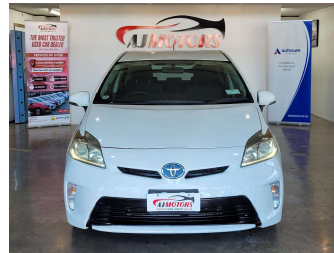

# 2013 Toyota Prius 1.8L Hybrid REV CAM

**Purchase Price** **\$9,980**

Includes GST  
Excludes on-road costs of \$695

Finance may be available on this vehicle. Ask one of our friendly staff for more information.

Body Style  
**5 door, Sedan**

Odometer  
**127,861 km**

Engine  
**1800 cc, Hybrid**

Fuel Type  
**Hybrid**

Transmission  
**Automatic, AWD**

Wheels  
**15", Factory Alloys**

VIN  
**7AT0H637X24635581**

Interior  
**Black, Plastic**