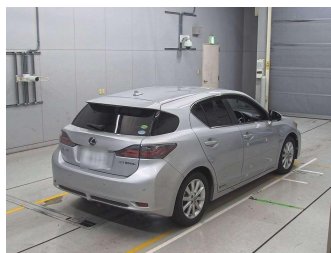

2012 Lexus CT CT200H VERSION C

Purchase Price **POA**
Includes GST, Registration & Licensing

Finance may be available on this vehicle. Ask one of our friendly staff for more information.

Gain peace of mind with Mechanical Breakdown Insurance. **Ask us how.**

Top features
None Listed

Body Style
-

Odometer
94,000 km

Engine
1800 cc

Fuel Type
Hybrid

Transmission
Paddle Shift

Wheels
-

VIN
-