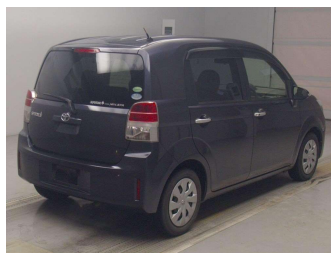

2013 Toyota Spade

Purchase Price **POA**
Includes GST, Registration & Licensing

Finance may be available on this vehicle. Ask one of our friendly staff for more information.

Gain peace of mind with Mechanical Breakdown Insurance. **Ask us how.**

Top features
None Listed

Body Style

-

Odometer

80,032 km

Engine

1500 cc

Fuel Type