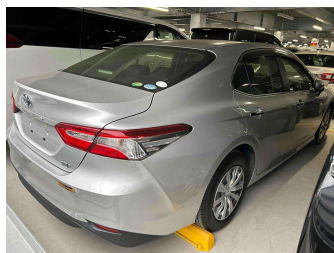

2018 Toyota Camry

Purchase Price **POA**
Includes GST, Registration & Licensing

Finance may be available on this vehicle. Ask one of our friendly staff for more information.

Gain peace of mind with Mechanical Breakdown Insurance. **Ask us how.**

Top features
None Listed

Body Style
-

Odometer
79,603 km

Engine
2500 cc

Fuel Type
Hybrid

Transmission
CVT

Wheels
-

VIN
-

Interior
-

Safety
-

Reg No.
-

Ext Colour
Silver

History
Ex-Overseas

Seats
-

CO2 Emissions
-

Energy Economy
-