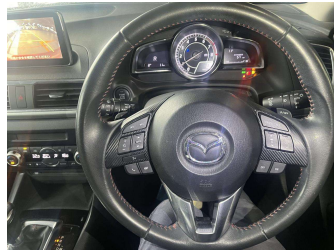

# 2015 Mazda Axela SPORT 15S TOURING

**Purchase Price** **POA**  
Includes GST, Registration & Licensing

Finance may be available on this vehicle. Ask one of our friendly staff for more information.

Gain peace of mind with Mechanical Breakdown Insurance. **Ask us how.**

**Top features**  
None Listed

Body Style  
-

Odometer  
**104,000 km**

Engine  
**1500 cc**

Fuel Type  
**Petrol**

Transmission  
**Paddle Shift**

Wheels  
-

VIN  
-

Interior  
-

Safety  
-

Reg No.  
-

Ext Colour  
**Red**

History  
**Ex-Overseas**

Seats  
-

CO2 Emissions  
-

Energy Economy  
-