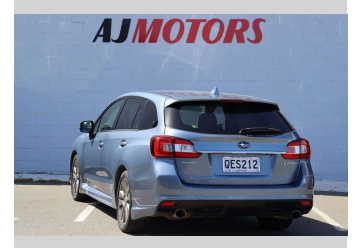

2016 Subaru Levorg 1.6GT EYESIGHT

Purchase Price

\$15,987

Includes GST
Excludes on-road costs of \$295

Finance may be available on this vehicle. Ask one of our friendly staff for more information.

finance
NOW

Body Style

4 door, Station Wagon

Odometer

68,000 km

Engine

1600 cc, Internal Combustion

Fuel Type

Petrol

Transmission

Automatic, AWD

Wheels

17", Factory Alloys

VIN

7AT0GF22X23072944

Interior

Black, Plastic