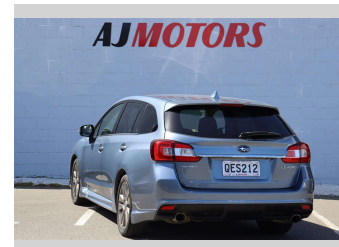

2016 Subaru Levorg 1.6GT EYESIGHT

Purchase Price **\$14,487**
Includes GST
 Excludes on-road costs of \$295

Finance may be available on this vehicle. Ask one of our friendly staff for more information.

Gain peace of mind with Mechanical Breakdown Insurance. **Ask us how.**

Body Style
4 door, Station Wagon

Odometer
68,000 km

Engine
1600 cc, Internal Combustion

Fuel Type
Petrol

Transmission
Automatic, AWD

Wheels
17", Factory Alloys

VIN
7AT0GF22X23072944

Interior
Black, Plastic