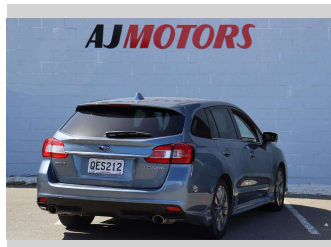

2016 Subaru Levorg 1.6GT EYESIGHT

Purchase Price **\$14,487**
Includes GST
 Excludes on-road costs of \$295

Finance may be available on this vehicle. Ask one of our friendly staff for more information.

Gain peace of mind with Mechanical Breakdown Insurance. **Ask us how.**

Body Style
4 door, Station Wagon

Odometer
68,000 km

Engine
1600 cc, Internal Combustion

Fuel Type
Petrol

Transmission
Automatic, AWD

Wheels
17", Factory Alloys

VIN
7AT0GF22X23072944

Interior
Black, Plastic