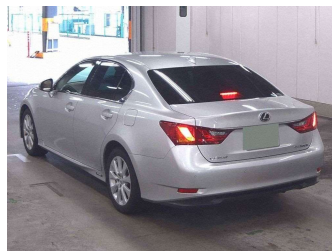

2015 Lexus GS GS300H

Purchase Price **POA**
Includes GST, Registration & Licensing

Finance may be available on this vehicle. Ask one of our friendly staff for more information.

Gain peace of mind with Mechanical Breakdown Insurance. **Ask us how.**

Top features
None Listed

Body Style
-

Odometer
107,000 km

Engine
2500 cc

Fuel Type
Hybrid

Transmission
CVT

Wheels
-

VIN
-

Interior
-

Safety
-

Reg No.
-

Ext Colour
Silver

History
Ex-Overseas

Seats
-

CO2 Emissions
-

Energy Economy
-

Stock ID: 24292