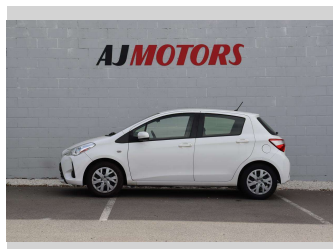

2019 Toyota Yaris GX 1.3P/4AT (NZ NEW)

Purchase Price **\$12,480**

Includes GST
Excludes on-road costs of \$295

Finance may be available on this vehicle. Ask one of our friendly staff for more information.

Body Style
4 door, Hatchback

Odometer
117,900 km

Engine
1300 cc, Internal Combustion

Fuel Type
Petrol

Transmission
Automatic, 2WD

Wheels
15", Hubcap

VIN
JTDKW3D3701009074

Interior
Black

Safety

Based on 2017 ANCAP rating for 17-20 models with dual frontal+side+head+knee airbags

Reg No.
MKU44

Ext Colour
White

History
Ex-Overseas

Seats
5 seats

CO2 Emissions
★★★★☆
163 grams/km

Energy Economy
★★☆☆☆