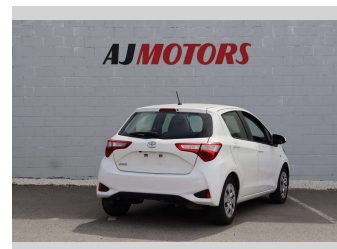

2019 Toyota Yaris GX 1.3P/4AT (NZ NEW)

Purchase Price **\$12,480**

Includes GST
Excludes on-road costs of \$295

Finance may be available on this vehicle. Ask one of our friendly staff for more information.

Body Style
4 door, Hatchback

Odometer
117,900 km

Engine
1300 cc, Internal Combustion

Fuel Type
Petrol

Transmission
Automatic, 2WD

Wheels
15", Hubcap

VIN
JTDKW3D3701009074

Interior
Black

Safety

Based on 2017 ANCAP rating for 17-20 models with dual frontal+side+head+knee airbags

Reg No.
MKU44

Ext Colour
White

History
Ex-Overseas

Seats
5 seats

CO2 Emissions
★★★★☆
163 grams/km

Energy Economy
★★☆☆☆