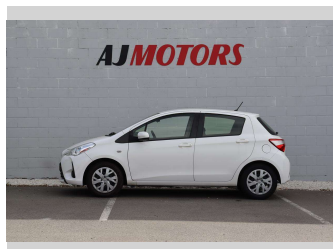

2019 Toyota Yaris GX 1.3P/4AT (NZ NEW)

Purchase Price **\$12,480**

Includes GST
Excludes on-road costs of \$295

Finance may be available on this vehicle. Ask one of our friendly staff for more information.

Body Style
4 door, Hatchback

Odometer
117,900 km

Engine
1300 cc, Internal Combustion

Fuel Type
Petrol

Transmission
Automatic, 2WD

Wheels
15", Hubcap

VIN
JTDKW3D3701009074

Interior
Black