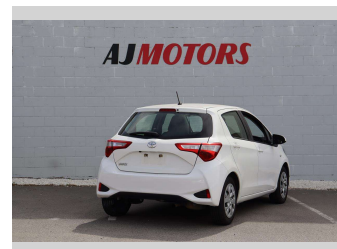

2019 Toyota Yaris GX 1.3P/4AT (NZ NEW)

Purchase Price **\$12,480**

Includes GST
Excludes on-road costs of \$295

Finance may be available on this vehicle. Ask one of our friendly staff for more information.

Body Style
4 door, Hatchback

Odometer
117,900 km

Engine
1300 cc, Internal Combustion

Fuel Type
Petrol

Transmission
Automatic, 2WD

Wheels
15", Hubcap

VIN
JTDKW3D3701009074

Interior
Black