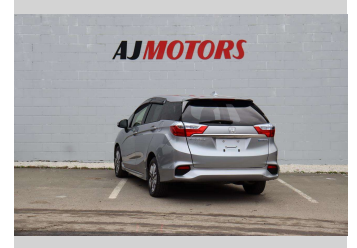

# 2017 Honda Fit Shuttle Hybrid

**Purchase Price** **\$9,980**

Includes GST  
Excludes on-road costs of \$295

Finance may be available on this vehicle. Ask one of our friendly staff for more information.

Body Style  
**4 door, Hatchback**

Odometer  
**148,500 km**

Engine  
**1500 cc, Hybrid**

Fuel Type  
**Hybrid**

Transmission  
**Automatic, Front Wheel**

Wheels  
**15", Hubcap**

VIN  
**7AT08G1XX22106607**