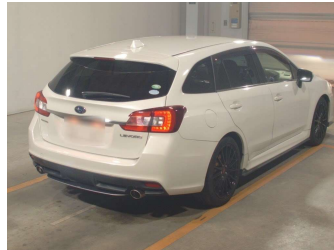

2014 Subaru Levorg 1.6GT-S EYESIGHT 4WD

Purchase Price **POA**
Includes GST, Registration & Licensing

Finance may be available on this vehicle. Ask one of our friendly staff for more information.

Gain peace of mind with Mechanical Breakdown Insurance. **Ask us how.**

Top features
None Listed

Body Style

-

Odometer

132,000 km

Engine

1600 cc

Fuel Type