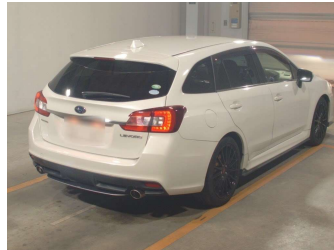

2014 Subaru Levorg 1.6GT-S EYESIGHT 4WD

Purchase Price **POA**
Includes GST, Registration & Licensing

Finance may be available on this vehicle. Ask one of our friendly staff for more information.

Gain peace of mind with Mechanical Breakdown Insurance. **Ask us how.**

Top features

None Listed

Body Style

-

Odometer

132,000 km

Engine

1600 cc