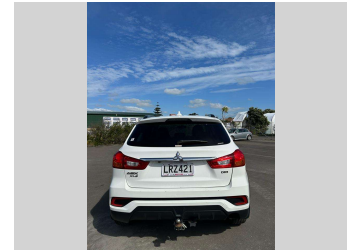

# 2018 Mitsubishi ASX XLS / NZ NEW / RVR

**Purchase Price** **\$14,980**

Includes GST  
Excludes on-road costs of \$695

Finance may be available on this vehicle. Ask one of our friendly staff for more information.

**Body Style**  
5 door, RV/SUV

**Odometer**  
144,666 km

**Engine**  
2268 cc, Internal Combustion

**Fuel Type**  
Diesel

**Transmission**  
6-Speed Automatic, 4WD

**Wheels**  
18"

**VIN**  
JMFXMLGA8WKU000324