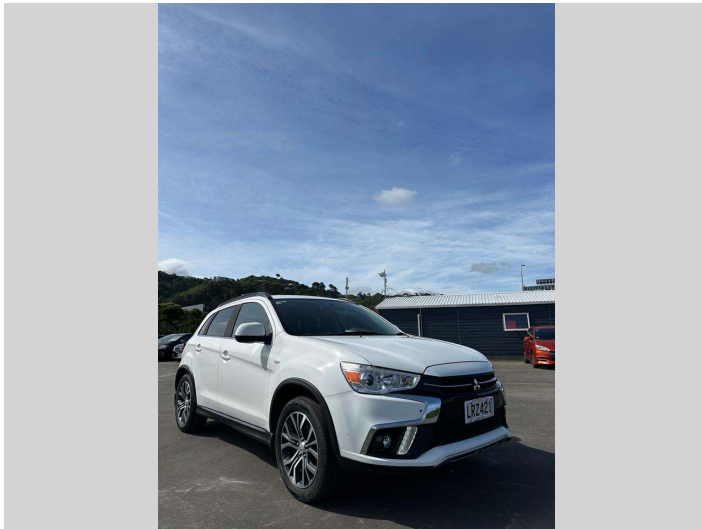

# 2018 Mitsubishi ASX XLS / NZ NEW / RVR

**Purchase Price** **\$14,980**

Includes GST  
Excludes on-road costs of \$695

Finance may be available on this vehicle. Ask one of our friendly staff for more information.

**Body Style**  
5 door, RV/SUV

**Odometer**  
144,666 km

**Engine**  
2268 cc, Internal Combustion

**Fuel Type**  
Diesel

**Transmission**  
6-Speed Automatic, 4WD

**Wheels**  
18"

**VIN**  
JMFXMLGA8WKU000324