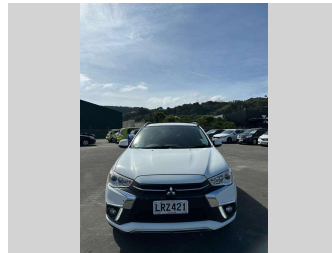

# 2018 Mitsubishi ASX XLS / NZ NEW / RVR

**Purchase Price** **\$14,980**

Includes GST  
Excludes on-road costs of \$695

Finance may be available on this vehicle. Ask one of our friendly staff for more information.

**Body Style**  
5 door, RV/SUV

**Odometer**  
144,666 km

**Engine**  
2268 cc, Internal Combustion

**Fuel Type**  
Diesel

**Transmission**  
6-Speed Automatic, 4WD

**Wheels**  
18"

**VIN**  
JMFXMLGA8WKU000324