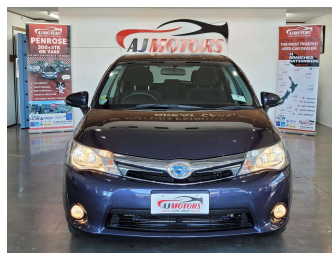

# 2013 Toyota Corolla FIELDER HYBRID G

**Purchase Price** **\$12,980**

Includes GST  
Excludes on-road costs of \$695

Finance may be available on this vehicle. Ask one of our friendly staff for more information.

Body Style  
**5 door, Station Wagon**

Odometer  
**118,803 km**

Engine  
**1500 cc, Hybrid**

Fuel Type  
**Hybrid**

Transmission  
**Automatic, Front Wheel**

Wheels  
**15", Factory Alloys**

VIN  
**7AT0H607X24007132**

Interior  
**Black, Plastic**

Safety

Based on 2024 VSRR rating

Reg No.

-

Ext Colour  
**Purple**

History  
**Ex-Overseas**

Seats  
**5 seats, Fabric**