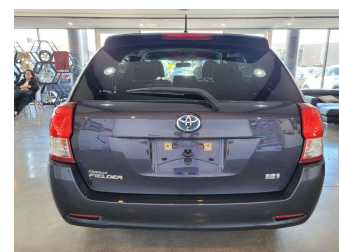

# 2013 Toyota Corolla FIELDER HYBRID G

**Purchase Price** **\$12,980**

Includes GST  
Excludes on-road costs of \$695

Finance may be available on this vehicle. Ask one of our friendly staff for more information.

Body Style  
**5 door, Station Wagon**

Odometer  
**118,803 km**

Engine  
**1500 cc, Hybrid**

Fuel Type  
**Hybrid**

Transmission  
**Automatic, Front Wheel**

Wheels  
**15", Factory Alloys**

VIN  
**7AT0H607X24007132**

Interior  
**Black, Plastic**

Safety

Based on 2024 VSRR rating

Reg No.

-

Ext Colour  
**Purple**

History  
**Ex-Overseas**

Seats  
**5 seats, Fabric**