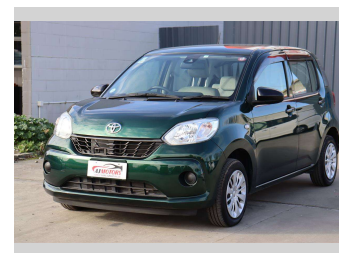

2018 Toyota Passo Extra Low K's!

Purchase Price **\$10,480**

Includes GST
Excludes on-road costs of \$695

Finance may be available on this vehicle. Ask one of our friendly staff for more information.

Gain peace of mind with Mechanical Breakdown Insurance. **Ask us how.**

Body Style
4 door, Hatchback

Odometer
32,800 km

Engine
1000 cc, Internal Combustion

Fuel Type
Petrol

Transmission
Automatic, Front Wheel

Wheels
14", Hubcap

VIN
7AT0H650X23099989

Interior
black and beige, Plastic