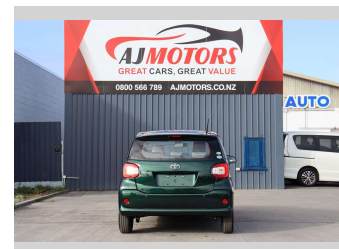

2018 Toyota Passo Extra Low K's!

Purchase Price **\$10,480**

Includes GST
Excludes on-road costs of \$695

Finance may be available on this vehicle. Ask one of our friendly staff for more information.

Gain peace of mind with Mechanical Breakdown Insurance. **Ask us how.**