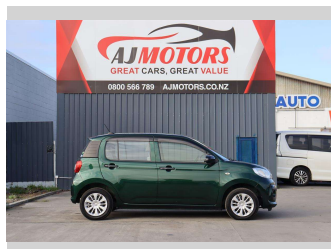

2018 Toyota Passo Extra Low K's!

Purchase Price **\$10,480**

Includes GST
Excludes on-road costs of \$695

Finance may be available on this vehicle. Ask one of our friendly staff for more information.

Gain peace of mind with Mechanical Breakdown Insurance. **Ask us how.**

Body Style
4 door, Hatchback

Odometer
32,800 km

Engine
1000 cc, Internal Combustion

Fuel Type
Petrol

Transmission
Automatic, Front Wheel

Wheels
14", Hubcap

VIN
7AT0H650X23099989

Interior
black and beige, Plastic