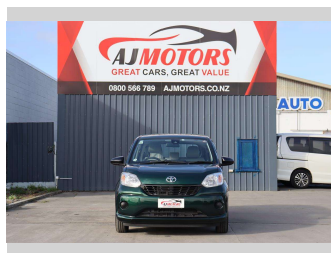

2018 Toyota Passo Extra Low K's!

Purchase Price **\$10,480**

Includes GST
Excludes on-road costs of \$695

Finance may be available on this vehicle. Ask one of our friendly staff for more information.

Gain peace of mind with Mechanical Breakdown Insurance. **Ask us how.**

Body Style
4 door, Hatchback

Odometer
32,800 km

Engine
1000 cc, Internal Combustion

Fuel Type
Petrol

Transmission
Automatic, Front Wheel

Wheels
14", Hubcap

VIN
7AT0H650X23099989

Interior
black and beige, Plastic