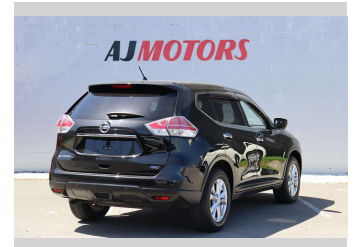

# 2016 Nissan X-Trail 20X 2WD 7 SEATS

**Purchase Price** **\$18,980**  
Includes GST  
 Excludes on-road costs of \$695

Finance may be available on this vehicle. Ask one of our friendly staff for more information.

Body Style  
**4 door, RV/SUV**

Odometer  
**104,000 km**

Engine  
**2000 cc, Internal Combustion**

Fuel Type  
**Petrol**

Transmission  
**Automatic, 2WD**

Wheels  
**17", Factory Alloys**

VIN  
**7AT0DH6LX24510564**