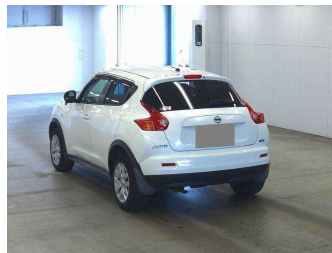

2013 Nissan Juke 15RX TYPE V

Purchase Price **POA**
Includes GST, Registration & Licensing

Finance may be available on this vehicle. Ask one of our friendly staff for more information.

Gain peace of mind with Mechanical Breakdown Insurance. **Ask us how.**

Top features

None Listed

Body Style

-

Odometer

119,000 km

Engine

1500 cc