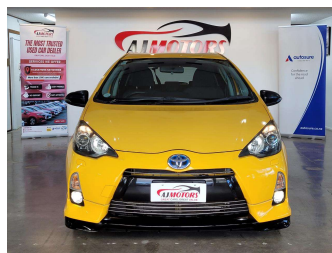

2013 Toyota Aqua 1.5 push start button

Purchase Price **\$13,980**

Includes GST
Excludes on-road costs of \$695

Finance may be available on this vehicle. Ask one of our friendly staff for more information.

Body Style
5 door, Hatchback

Odometer
44,368 km

Engine
1500 cc, Hybrid

Fuel Type
Hybrid

Transmission
Automatic, Front Wheel

Wheels
15", Custom Alloys

VIN
7AT0H65YX24221042

Interior
black and white, Plastic

Safety

Based on 2024 UCSR rating for 12-20 models

Reg No.
-

Ext Colour
Yellow

History
Ex-Overseas

Seats
5 seats, Fabric

CO2 Emissions
★★★★☆
92 grams/km

Energy Economy
★★★★☆