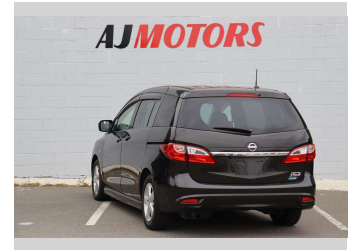

# 2012 Nissan Lafesta 7 Seats HIGHWAY STAR G

**Purchase Price** **\$9,980**  
Includes GST  
 Excludes on-road costs of \$695

Finance may be available on this vehicle. Ask one of our friendly staff for more information.

Body Style  
**4 door, Station Wagon**

Odometer  
**74,000 km**

Engine  
**2000 cc, Internal Combustion**

Fuel Type  
**Petrol**

Transmission  
**Automatic, Front Wheel**

Wheels  
**15", Factory Alloys**

VIN  
**7AT0DH7DX23115915**