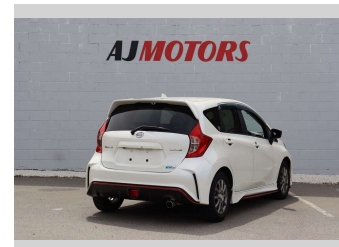

2015 Nissan Note NISMO

Purchase Price

\$13,980

Includes GST
Excludes on-road costs of \$695

Finance may be available on this vehicle. Ask one of our friendly staff for more information.

finance
NOW

Gain peace of mind with Mechanical Breakdown Insurance. **Ask us how.**

Body Style

4 door, Hatchback

Odometer

111,200 km

Engine

1200 cc, Internal Combustion

Fuel Type

Petrol