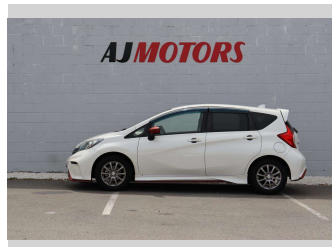

2015 Nissan Note NISMO

Purchase Price

\$13,980

Includes GST
Excludes on-road costs of \$695

Finance may be available on this vehicle. Ask one of our friendly staff for more information.

finance
NOW

Gain peace of mind with Mechanical Breakdown Insurance. **Ask us how.**

Body Style

4 door, Hatchback

Odometer

111,200 km

Engine

1200 cc, Internal Combustion

Fuel Type

Petrol

Transmission

Automatic, 2WD

Wheels

15", Custom Alloys

VIN

7AT0DH79X24415690

Interior

Black and Red