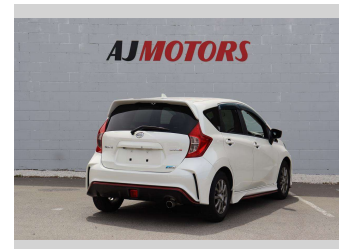

2015 Nissan Note NISMO

Purchase Price **\$13,980**

Includes GST
Excludes on-road costs of \$695

Finance may be available on this vehicle. Ask one of our friendly staff for more information.

Gain peace of mind with Mechanical Breakdown Insurance. **Ask us how.**

Body Style
4 door, Hatchback

Odometer
111,200 km

Engine
1200 cc, Internal Combustion

Fuel Type
Petrol

Transmission
Automatic, 2WD

Wheels
15", Custom Alloys

VIN
7AT0DH79X24415690

Interior
Black and Red