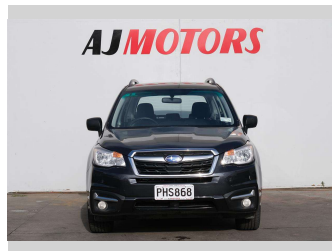

2018 Subaru Forester AWD

Purchase Price **\$17,988**
Includes GST
Excludes on-road costs of \$295

Finance may be available on this vehicle. Ask one of our friendly staff for more information.

Gain peace of mind with Mechanical Breakdown Insurance. **Ask us how.**

Body Style
4 door, Station Wagon

Odometer
124,000 km

Engine
2500 cc, Internal Combustion

Fuel Type
#91 Petrol

Transmission
automatic, AWD

Wheels
17", Factory Alloys

VIN
JF2SJ9KC5JG105095

Interior
Black, Plastic