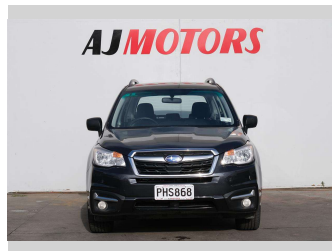

2018 Subaru Forester AWD

Purchase Price **\$16,988**

Includes GST
Excludes on-road costs of \$295

Finance may be available on this vehicle. Ask one of our friendly staff for more information.

Gain peace of mind with Mechanical Breakdown Insurance. **Ask us how.**

Body Style
4 door, Station Wagon

Odometer
124,000 km

Engine
2500 cc, Internal Combustion

Fuel Type
#91 Petrol

Transmission
automatic, AWD

Wheels
17", Factory Alloys

VIN
JF2SJ9KC5JG105095

Interior
Black, Plastic