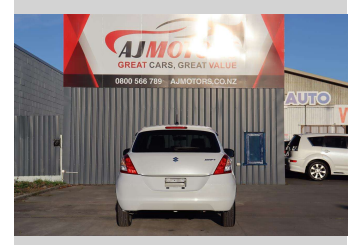

# 2015 Suzuki Swift 1.2

**Purchase Price** **\$9,980**

Includes GST  
Excludes on-road costs of \$695

Finance may be available on this vehicle. Ask one of our friendly staff for more information.

Gain peace of mind with Mechanical Breakdown Insurance. **Ask us how.**

**Body Style**  
4 door, Hatchback

**Odometer**  
88,100 km

**Engine**  
1242 cc, Internal Combustion

**Fuel Type**  
Petrol

**Transmission**  
Automatic, Front Wheel

**Wheels**  
15", Hubcap

**VIN**  
7AT0GK0CX23352922