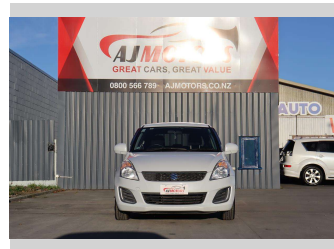

# 2015 Suzuki Swift 1.2

**Purchase Price** **\$9,980**

Includes GST  
Excludes on-road costs of \$695

Finance may be available on this vehicle. Ask one of our friendly staff for more information.

Gain peace of mind with Mechanical Breakdown Insurance. **Ask us how.**

**Body Style**  
4 door, Hatchback

**Odometer**  
88,100 km

**Engine**  
1242 cc, Internal Combustion

**Fuel Type**  
Petrol

**Transmission**  
Automatic, Front Wheel

**Wheels**  
15", Hubcap

**VIN**  
7AT0GK0CX23352922