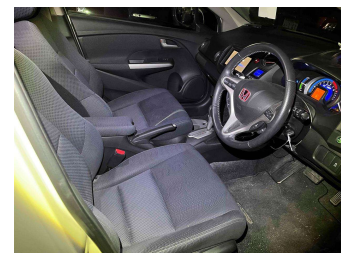

# 2011 Honda Insight

**Purchase Price** **POA**  
Includes GST, Registration & Licensing

Finance may be available on this vehicle. Ask one of our friendly staff for more information.

Gain peace of mind with Mechanical Breakdown Insurance. **Ask us how.**

**Top features**  
None Listed

Body Style  
-

Odometer  
**137,507 km**

Engine  
**1300 cc**

Fuel Type  
**Hybrid**

Transmission  
**CVT**

Wheels  
-

VIN  
-