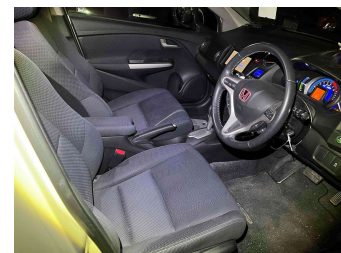

2011 Honda Insight

Purchase Price **POA**
Includes GST, Registration & Licensing

Finance may be available on this vehicle. Ask one of our friendly staff for more information.

Gain peace of mind with Mechanical Breakdown Insurance. **Ask us how.**

Top features
None Listed

Body Style
-

Odometer
137,507 km

Engine
1300 cc

Fuel Type
Hybrid

Transmission
CVT

Wheels
-

VIN
-

Interior
-

Safety
-

Reg No.
-

Ext Colour
Pearl

History
Ex-Overseas

Seats
-

CO2 Emissions
-

Energy Economy
-