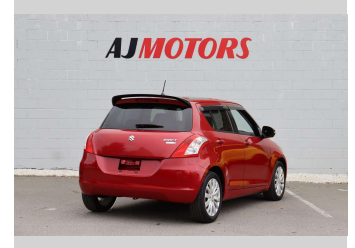

# 2013 Suzuki Swift XL IDLING S TOP

**Purchase Price** **POA**  
Includes GST, Registration & Licensing

Finance may be available on this vehicle. Ask one of our friendly staff for more information.

Gain peace of mind with Mechanical Breakdown Insurance. **Ask us how.**

Body Style  
**4 door, Hatchback**

Odometer  
**55,000 km**

Engine  
**1242 cc**

Fuel Type  
**Petrol**

Transmission  
**CVT, 2WD**

Wheels  
**16", Factory Alloys**

VIN  
**7AT0GK0CX24223855**

Interior  
**Black, Plastic**