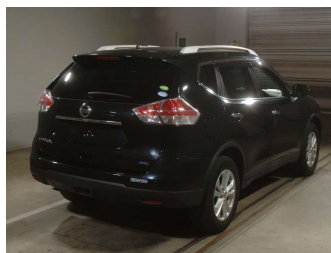

2015 Nissan X-Trail 20X EMERGENCY BRAKE PKG

Purchase Price **POA**
Includes GST, Registration & Licensing

Finance may be available on this vehicle. Ask one of our friendly staff for more information.

Gain peace of mind with Mechanical Breakdown Insurance. **Ask us how.**

Top features
None Listed

Body Style	-	Reg No.	-
Odometer	128,000 km	Ext Colour	Black
Engine	2000 cc	History	Ex-Overseas
Fuel Type	Petrol	Seats	-
Transmission	CVT	CO2 Emissions	-
Wheels	-	Energy Economy	-
VIN	-		
Interior	-		
Safety	-		