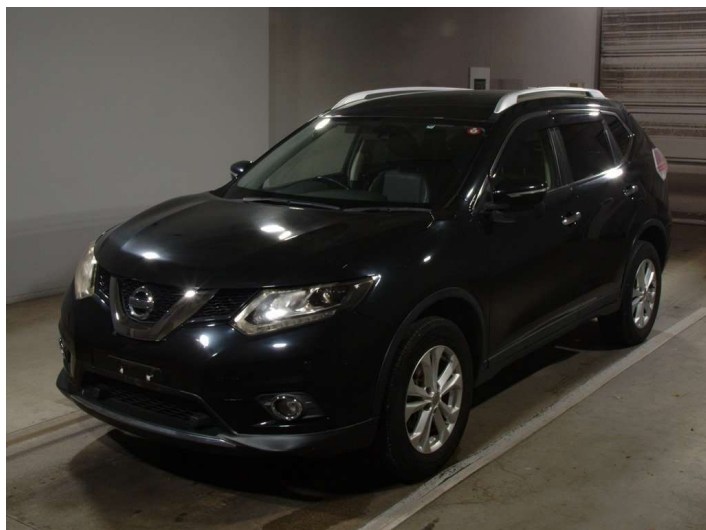

2015 Nissan X-Trail 20X EMERGENCY BRAKE PKG

Purchase Price **POA**
Includes GST, Registration & Licensing

Finance may be available on this vehicle. Ask one of our friendly staff for more information.

Gain peace of mind with Mechanical Breakdown Insurance. **Ask us how.**

Top features
None Listed

Body Style	-	Reg No.	-
Odometer	128,000 km	Ext Colour	Black
Engine	2000 cc	History	Ex-Overseas
Fuel Type	Petrol	Seats	-
Transmission	CVT	CO2 Emissions	-
Wheels	-	Energy Economy	-
VIN	-		
Interior	-		
Safety	-		