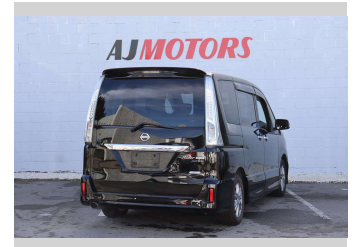

2013 Nissan Serena Rider AUTECH Hybrid

Purchase Price **POA**
Includes GST, Registration & Licensing

Finance may be available on this vehicle. Ask one of our friendly staff for more information.

Gain peace of mind with Mechanical Breakdown Insurance. **Ask us how.**

Body Style
4 door, MPV

Odometer
75,000 km

Engine
1997 cc, Hybrid

Fuel Type
Hybrid

Transmission
Automatic, 2WD

Wheels
15", Custom Alloys

VIN
7AT0DH3FX23086868

Interior
Black, Plastic