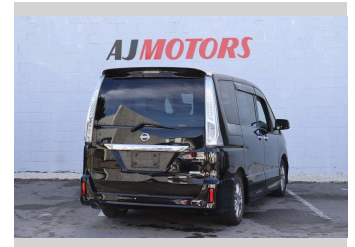

2013 Nissan Serena Rider AUTECH Hybrid

Purchase Price

\$11,980

Includes GST
Excludes on-road costs of \$695

Finance may be available on this vehicle. Ask one of our friendly staff for more information.

finance
NOW

Body Style

4 door, Van

Odometer

75,000 km

Engine

2000 cc, Hybrid

Fuel Type

Hybrid

Transmission

Automatic, 2WD

Wheels

15", Custom Alloys

VIN

7AT0DH3FX23086868

Interior

Black, Plastic