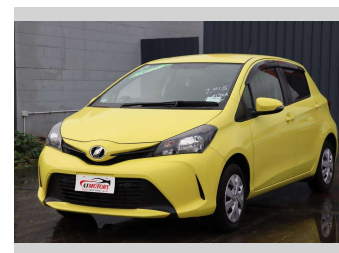

2015 Toyota Vitz Extra Low K's!

Purchase Price **\$11,480**

Includes GST
Excludes on-road costs of \$695

Finance may be available on this vehicle. Ask one of our friendly staff for more information.

Gain peace of mind with Mechanical Breakdown Insurance. **Ask us how.**

Body Style
4 door, Hatchback

Odometer
12,900 km

Engine
1000 cc, Internal Combustion

Fuel Type
Petrol

Transmission
Automatic, 2WD

Wheels
15", Hubcap

VIN
7AT0H63EX23153255

Interior
Black, Plastic