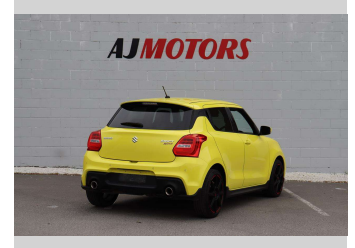

2022 Suzuki Swift SPORT 1.4PT/6AT

Purchase Price **POA**
Includes GST, Registration & Licensing

Finance may be available on this vehicle. Ask one of our friendly staff for more information.

Gain peace of mind with Mechanical Breakdown Insurance. **Ask us how.**

Body Style
4 door, Hatchback

Odometer
49,400 km

Engine
1373 cc, Internal Combustion

Fuel Type
Petrol

Transmission
Automatic, 2WD

Wheels
17", Custom Alloys

VIN
JSAAZC33S00403536

Interior
Black, Plastic

Safety

Based on 2017 ANCAP rating for 17-24 models with dual frontal+side+head airbags

Reg No.
PFP90

Ext Colour
Yellow

History
Ex-Overseas

Seats
5 seats, Cloth

CO2 Emissions
★★★★☆
157 grams/km

Energy Economy
★★★☆☆