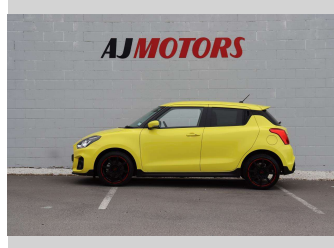

2022 Suzuki Swift SPORT 1.4PT/6AT

Purchase Price **POA**
Includes GST, Registration & Licensing

Finance may be available on this vehicle. Ask one of our friendly staff for more information.

Gain peace of mind with Mechanical Breakdown Insurance. **Ask us how.**

Body Style
4 door, Hatchback

Odometer
49,400 km

Engine
1373 cc, Internal Combustion

Fuel Type
Petrol

Transmission
Automatic, 2WD

Wheels
17", Custom Alloys

VIN
JSAAZC33S00403536

Interior
Black, Plastic

Safety

Based on 2017 ANCAP rating for 17-24 models with dual frontal+side+head airbags

Reg No.
PFP90

Ext Colour
Yellow

History
Ex-Overseas

Seats
5 seats, Cloth

CO2 Emissions
★★★★☆
157 grams/km

Energy Economy
★★★☆☆