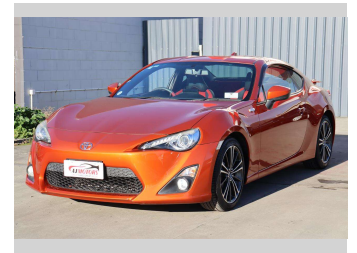

2014 Toyota 86 GT Limited

Purchase Price **\$24,980**

Includes GST
Excludes on-road costs of \$695

Finance may be available on this vehicle. Ask one of our friendly staff for more information.

Gain peace of mind with Mechanical Breakdown Insurance. **Ask us how.**

Body Style
2 door, Coupe

Odometer
50,400 km

Engine
2000 cc, Internal Combustion

Fuel Type
Petrol

Transmission
Automatic

Wheels
17", Factory Alloys

VIN
7AT0H65RX24048519

Interior
Black, Plastic

Safety

Based on 2023 VSRR rating

Reg No.
-

Ext Colour
Orange

History
Ex-Overseas

Seats
4 seats, Cloth

CO2 Emissions
★★★★☆
206 grams/km

Energy Economy
★☆☆☆☆
Annual fuel cost of \$3,490
8.9L per 100km