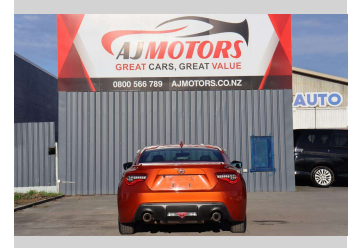

2014 Toyota 86 GT Limited

Purchase Price **\$24,980**

Includes GST
Excludes on-road costs of \$695

Finance may be available on this vehicle. Ask one of our friendly staff for more information.

Gain peace of mind with Mechanical Breakdown Insurance. **Ask us how.**

Body Style
2 door, Coupe

Odometer
50,400 km

Engine
2000 cc, Internal Combustion

Fuel Type
Petrol

Transmission
Automatic

Wheels
17", Factory Alloys

VIN
7AT0H65RX24048519

Interior
Black, Plastic