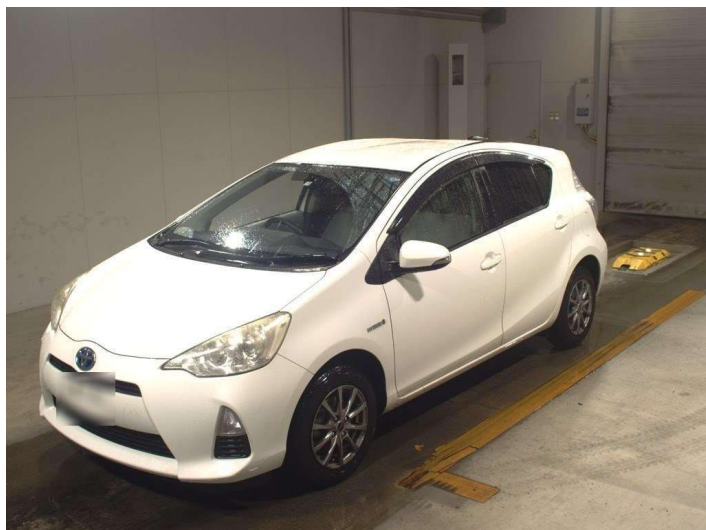

2013 Toyota Aqua

Purchase Price **POA**
Includes GST, Registration & Licensing

Finance may be available on this vehicle. Ask one of our friendly staff for more information.

Gain peace of mind with Mechanical Breakdown Insurance. **Ask us how.**

Top features

None Listed

Body Style
-

Odometer
95,811 km

Engine
1500 cc

Fuel Type
Hybrid

Transmission
CVT

Wheels
-

VIN
-

Interior
-

Safety

Based on 2023 UCSR rating for 12-20 models

Reg No.
-

Ext Colour
White

History
Ex-Overseas

Seats
-