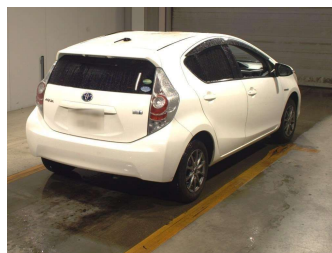

2013 Toyota Aqua

Purchase Price **POA**
Includes GST, Registration & Licensing

Finance may be available on this vehicle. Ask one of our friendly staff for more information.

Gain peace of mind with Mechanical Breakdown Insurance. **Ask us how.**

Top features

None Listed

Body Style
-

Odometer
95,811 km

Engine
1500 cc

Fuel Type
Hybrid

Transmission
CVT

Wheels
-