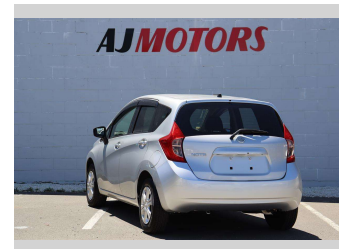

2016 Nissan Note X

Purchase Price **\$8,488**

Includes GST
Excludes on-road costs of \$695

Finance may be available on this vehicle. Ask one of our friendly staff for more information.

Gain peace of mind with Mechanical Breakdown Insurance. **Ask us how.**

Body Style
4 door, Hatchback

Odometer
80,000 km

Engine
1200 cc, Internal Combustion

Fuel Type
Petrol

Transmission
Automatic, Front Wheel

Wheels
14", Hubcap

VIN
7AT0DH79X23472816

Interior
Grey and Blue, Plastic