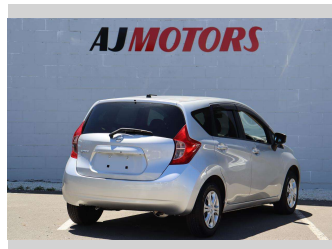

2016 Nissan Note X

Purchase Price **\$8,488**

Includes GST
Excludes on-road costs of \$695

Finance may be available on this vehicle. Ask one of our friendly staff for more information.

Gain peace of mind with Mechanical Breakdown Insurance. **Ask us how.**

Body Style
4 door, Hatchback

Odometer
80,000 km

Engine
1200 cc, Internal Combustion

Fuel Type
Petrol

Transmission
Automatic, Front Wheel

Wheels
14", Hubcap

VIN
7AT0DH79X23472816

Interior
Grey and Blue, Plastic